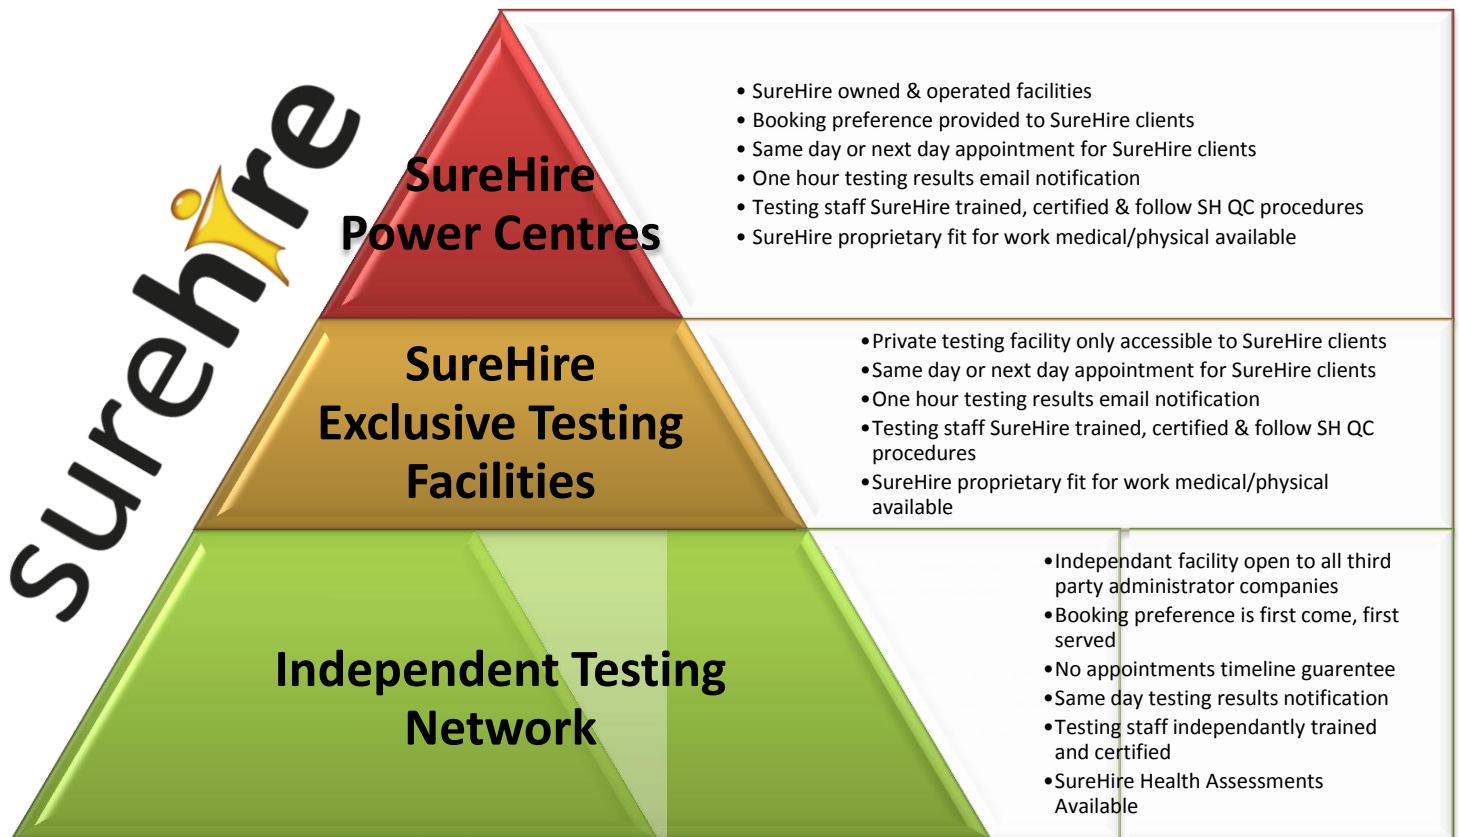

SureHire's National Exclusive Testing Network

SureHire Power Centre Locations:				
Alberta				
Brooks	Calgary	Edmonton - East	Edmonton - West	Fort McMurray
Grande Prairie	Leduc/Nisku	Lloydminster	Medicine Hat	Red Deer
Exclusive Testing Facility Locations:				
British Columbia				
Abbotsford*	Burnaby*	Campbell River*	Castlegar*	Cranbrook*
Dawson Creek	Fernie	Kamloops*	Kelowna	Nanaimo
Prince George*	Prince Rupert*	Sparwood	Vancouver	Williams Lake
Alberta				
Bonnyville	Lethbridge*	Whitecourt		
Saskatchewan				
Estevan	Melfort*	Moosomin	Prince Albert*	Regina
Saskatoon	Swift Current*	Yorkton*		
Manitoba				
Brandon	Winnipeg*			
Ontario				
Hamilton	Oshawa	Ottawa*	St. Catharines	Thunder Bay
Timmins	Windsor			
Quebec				
Montreal	Quebec City	Trios-Rivieres		